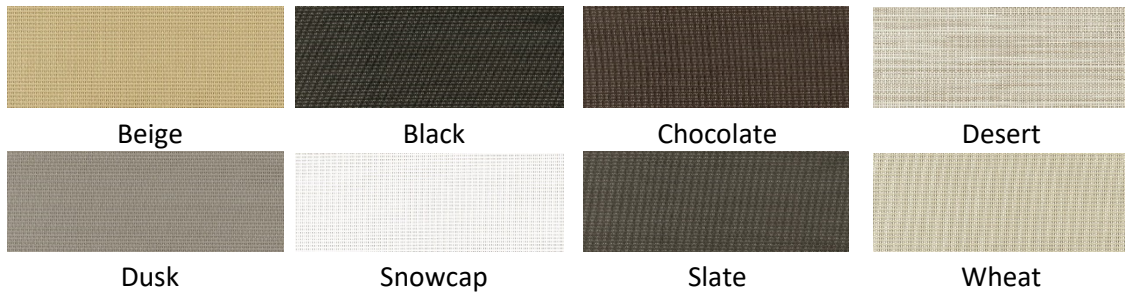

## SHADEVIEW 243 / 305 90% Classic

*Colours representative only*

## SHADEVIEW EXTREME 250 / 320

*Colours representative only*