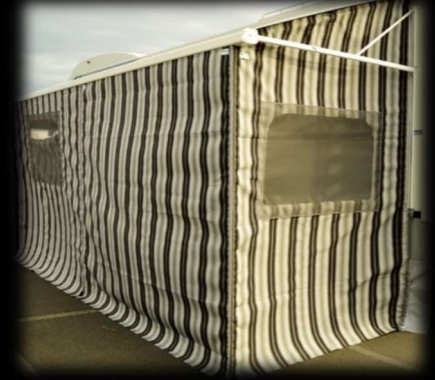

MAKING SHADE

Shademaker Awning

& Accessories

Shademaker™ Awnings are designed to be strong and wind resistant making them ideal for Motorhomes, Campervans, Buses and Caravans. They have no poles, giving you full head clearance. There is also the option of a full enclosure giving you an extra room with windows and a door.

We manufacture everything in-house which allows us to give you the flexibility to be able to offer you a customised Awning unique to your vehicle. You can choose the length and the projection the awning comes out from your vehicle. Not only that but the choice of colours for the powder-coated finish and fabric are yours too!

- Designed, manufactured and installed by us in Tauranga, NZ to ensure highest quality
- Up to 6m length
- Easy single person operation to open and close in seconds
- Made from powder coated aluminium with stainless steel components
- No poles, giving you free head clearance
- Option to be partially or fully enclosed to create an extra room
- Windbreaks can be added on any side
- Custom made to fit your van
- Acrylic Canvas fabric breathes, long lasting, UV resistant
- Your choice of fabric and powder-coating colours
- Kitset supply option with full installation instructions