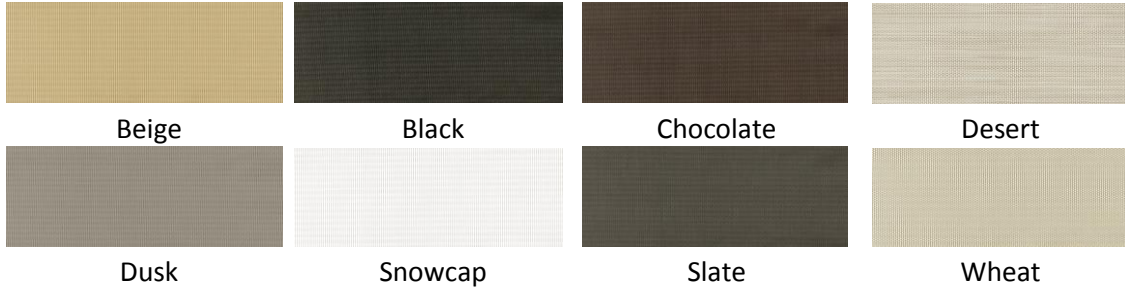

SHADEVIEW 243 / 305

Colours representative only

SHADEVIEW 300

Colours representative only

SHADEVIEW EXTREME

Colours representative only